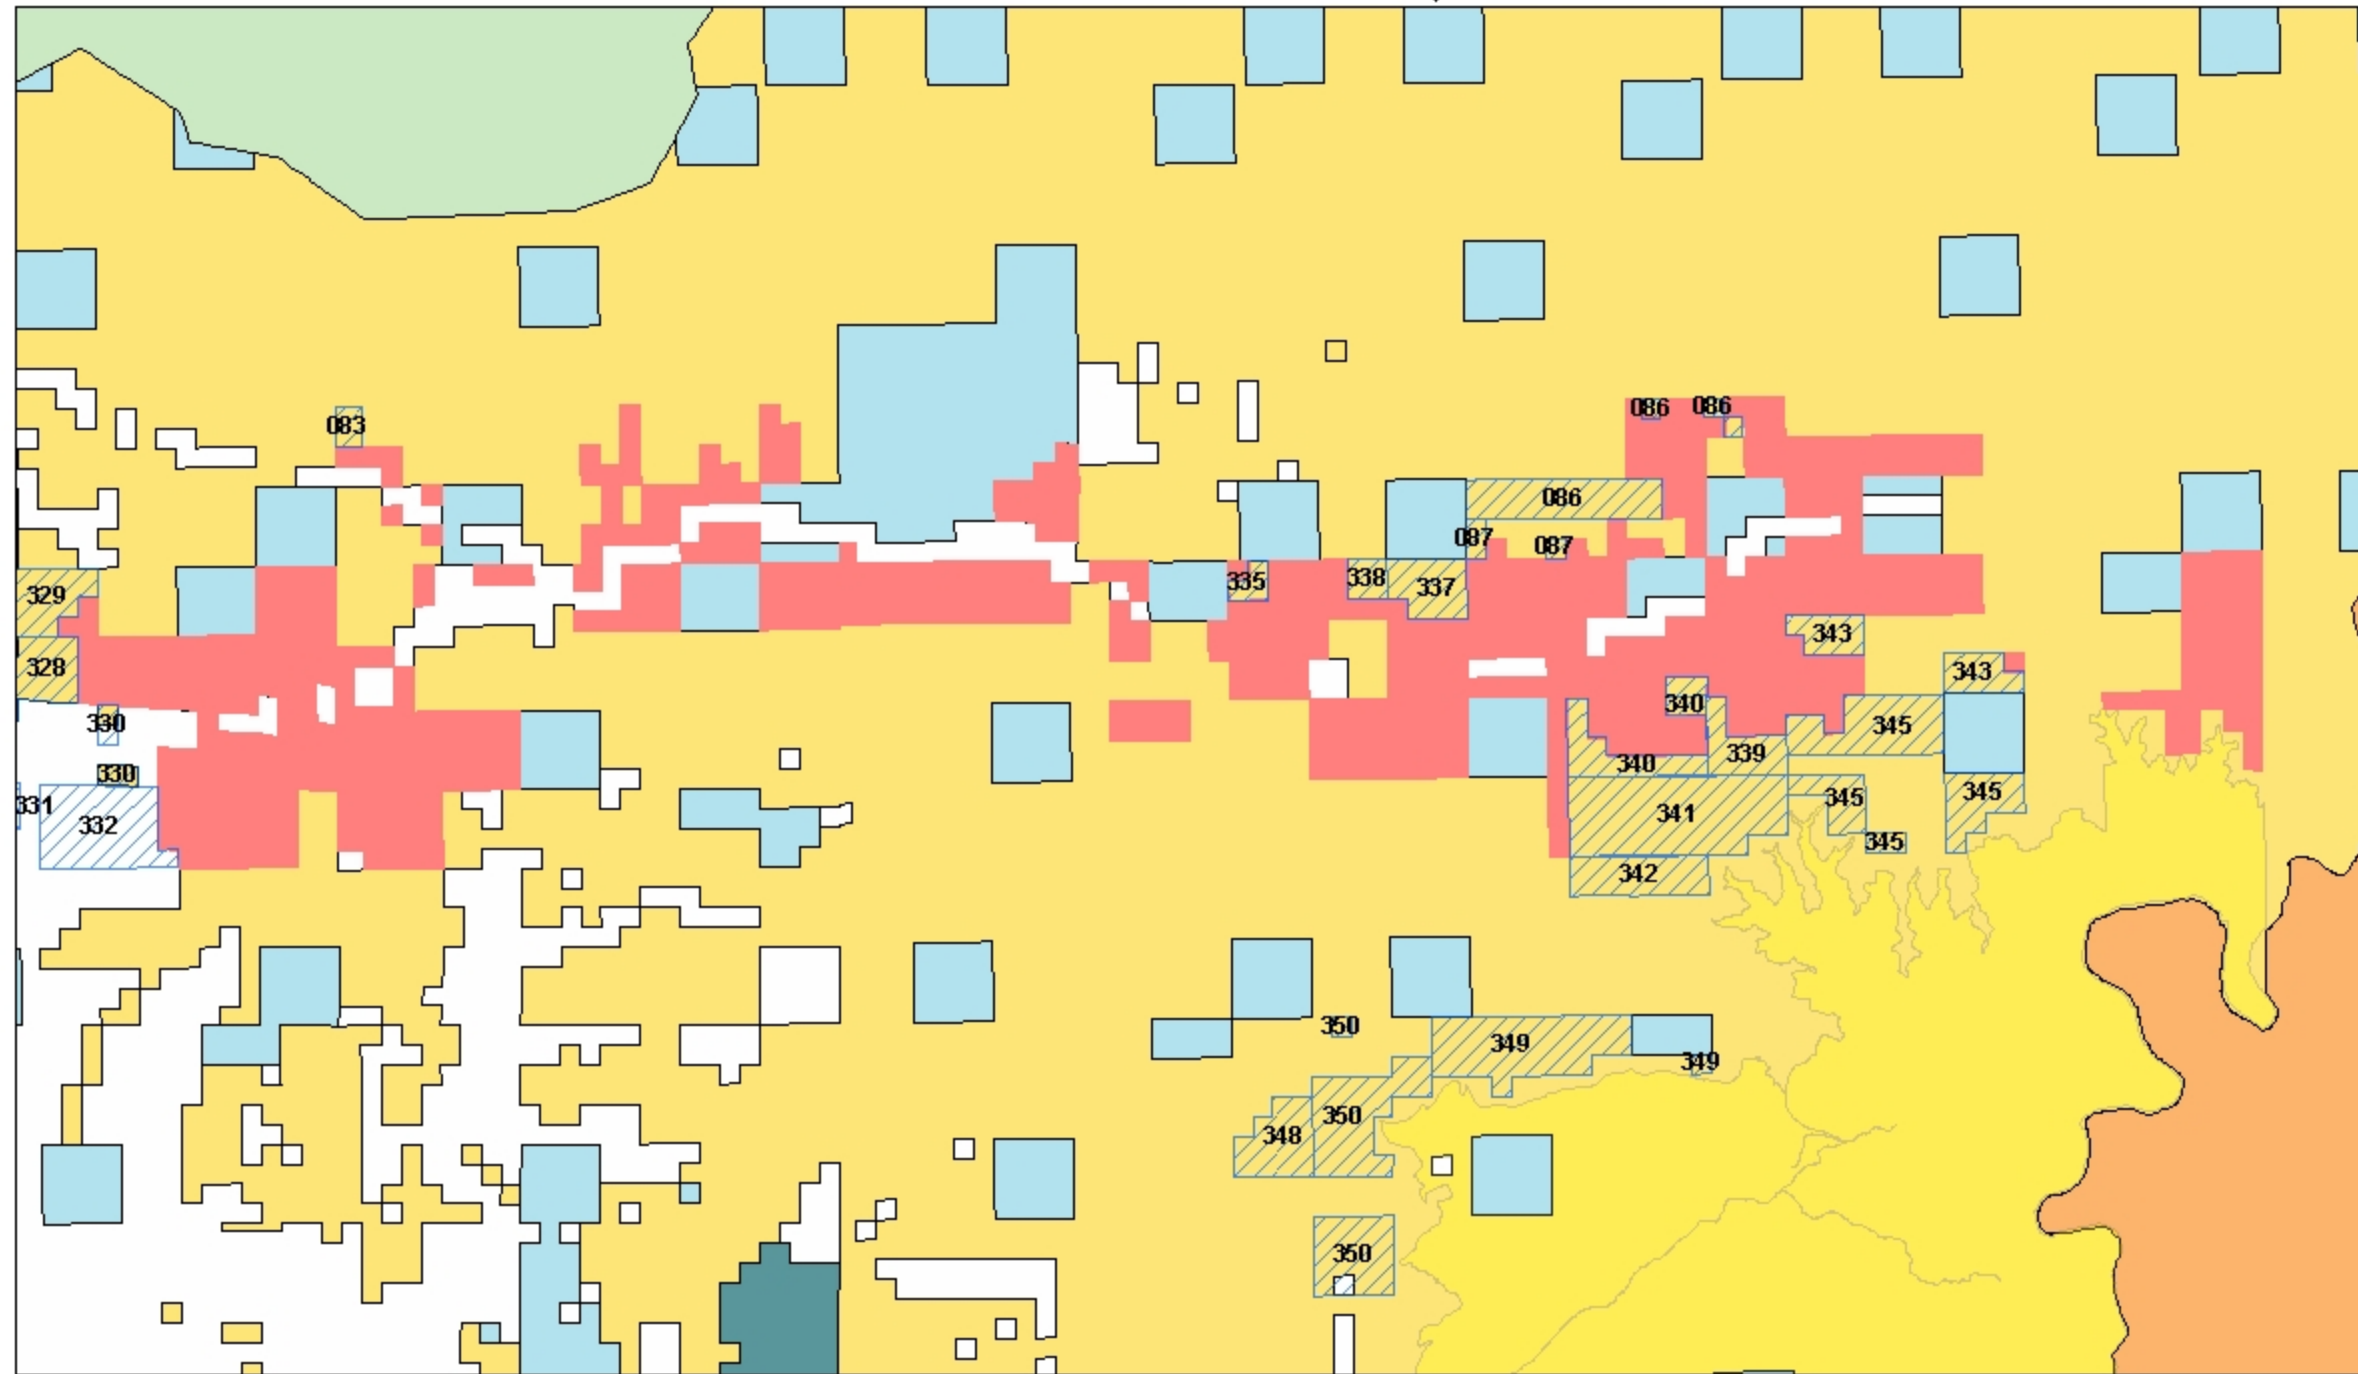

Nine Mile Canyon Area Proposed & Deferred Lease Parcels as of December 2, 2008

BLM

No warranty is made by the BLM for use of the data for purposes not intended by the BLM.

This product may not meet BLM standards for accuracy and content. Different data sources and input scales may cause some misalignment of data layers.

Scale: 1:152,715

- Dec 2008 Deferred Lease Sale Parcels
- Dec 2008 Lease Sale Parcels

- Ownership**
- Public Land
 - WSA
 - National Forest
 - National Park
 - Private Land
 - State Land