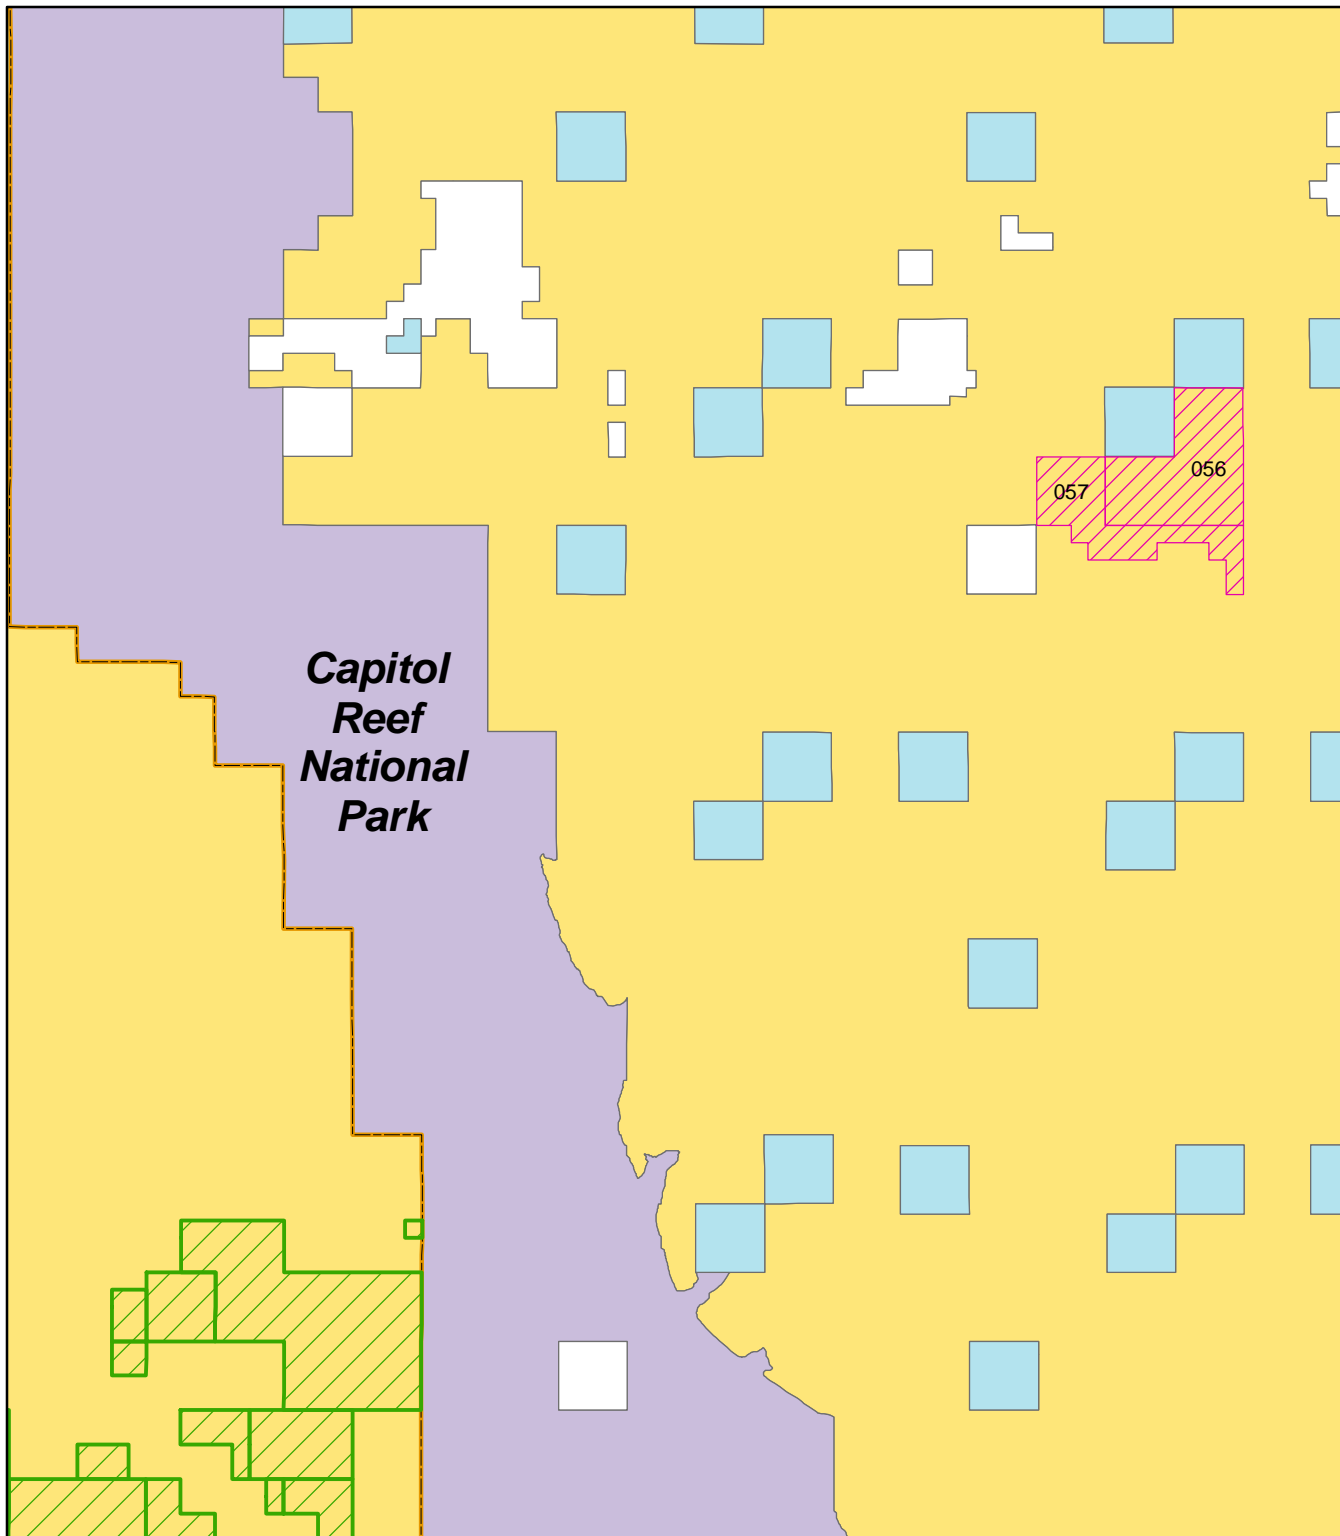

# Capitol Reef NP Area with existing and December proposed Leases

**Capitol  
Reef  
National  
Park**

057 056

No warranty is made by the BLM for use of the data for purposes not intended by the BLM.

This product may not meet BLM standards for accuracy and content. Different data sources and input scales may cause some misalignment of data layers.

### Legend

-  Existing Leases
-  December 2008 Proposed
-  Bureau of Land Management (BLM)
-  National Park Service (NPS)
-  Private
-  State